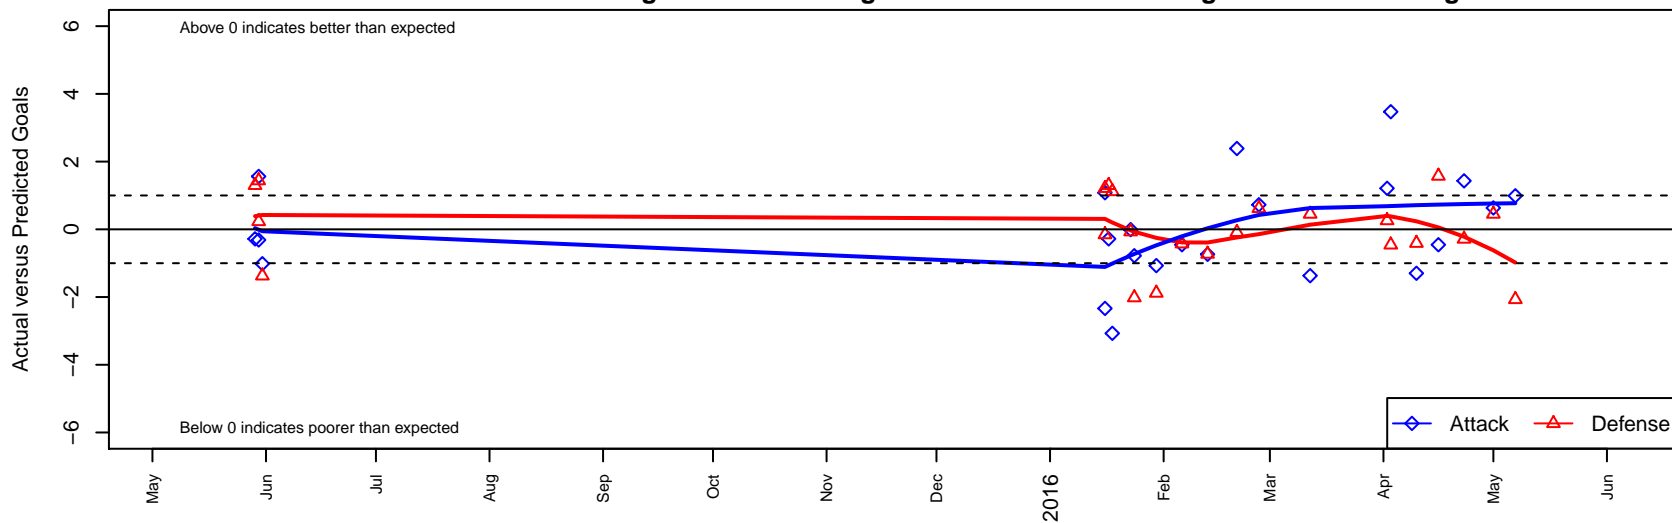

FC Portland Navy B97

FC Portland
 Portland, OR
 B97 total strength=1873
 attack=60.44 defense=28.16
 fall league = PTT B96 Premier

alt names used:
 F.C. Portland B97 Navy
 FC Portland 97B NAVY 18

Venues played:
 2014 Showcase of Champions U17 Red
 2015 Portland Winter Showcase U18
 2015 PTT B96 Premier
 2015 OYS State Cup B97

FC Portland Navy B97
 Dots are actual minus expected GF (blue circles) and GA (red triangles).
 Blue line is smoothed change in attack strength. Red is smoothed change in defense strength.

**attack and defense variance (black dot)
relative to other teams
and top 10 in region**